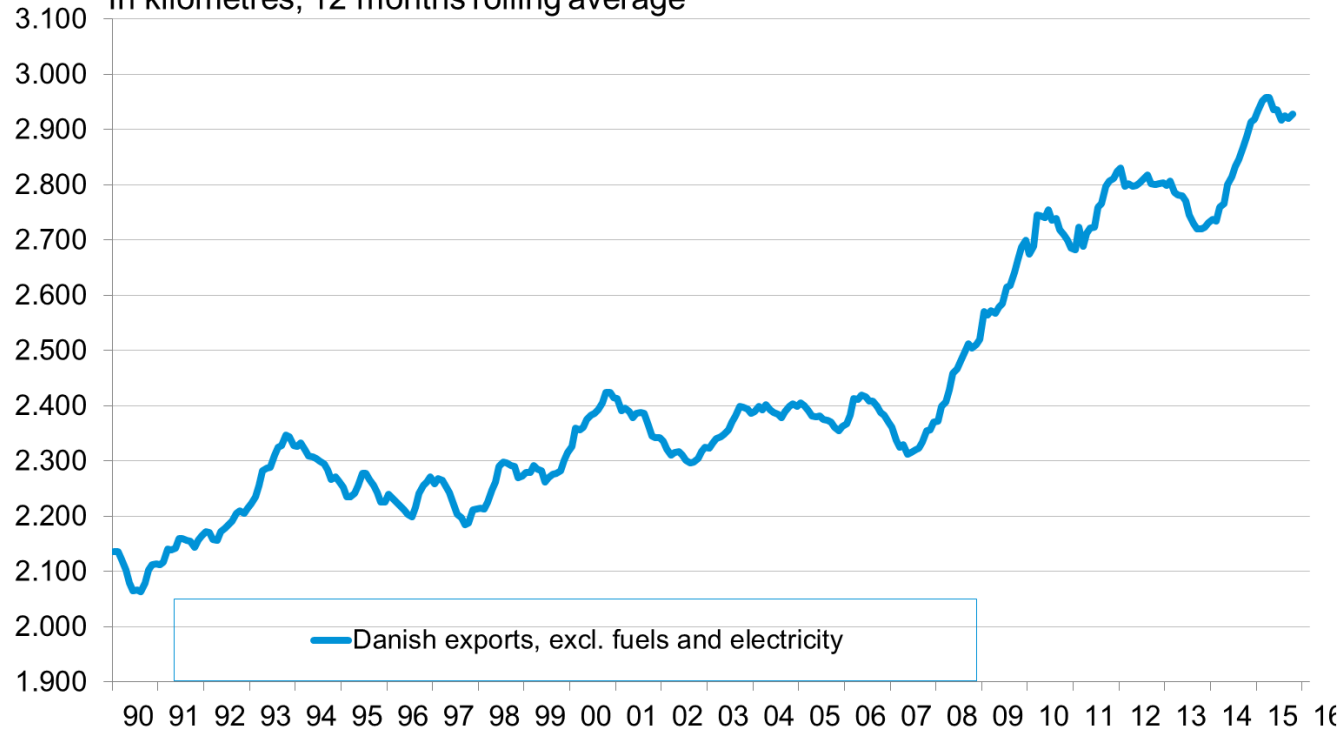

Average distance for Danish exports

In kilometres, 12 months rolling average

Source: Danish Statistical Bureau, CIA, World Atlas and DI-calculations, last obs. July 2016